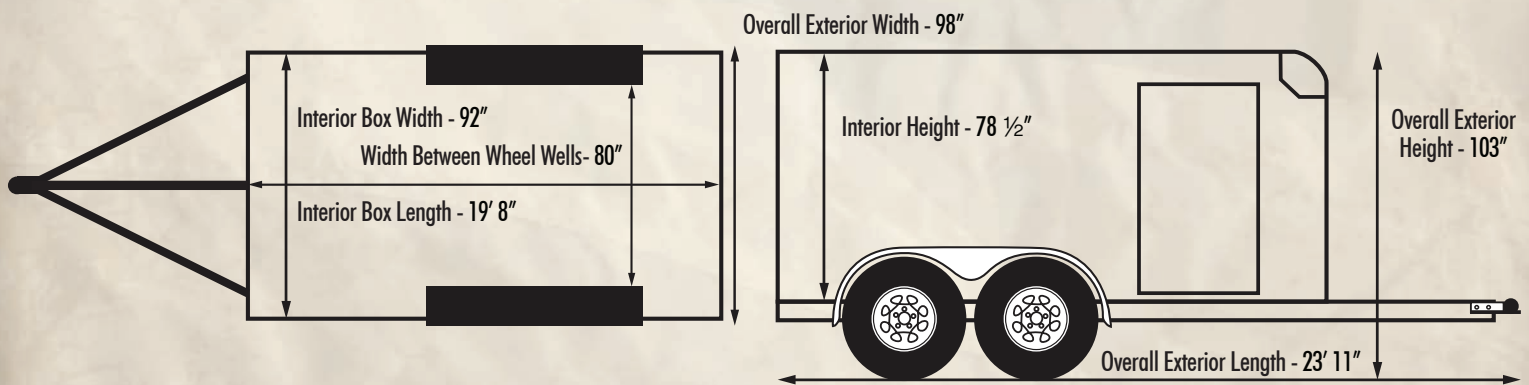

www.carmate-trailers.com
Trailers That Work For A Living!

CUSTOM CAR TRAILER SPECIFICATIONS

Size	8' x 16'	8' x 18'	8' X 20'	8' x 22'	8' x 24'
Model #	CM816C-CT	CM818C-CT	CM820C-CT	CM822C-CT	CM824C-CT
GVWR	7000# GVWR - (2) 3500# Dexter Torflex Axles				
Overall Exterior Length	19' 11"	21' 11"	23' 11"	25' 11"	27' 11"
Overall Exterior Height	103"				
Overall Exterior Width	98" Standard - 102" w/Optional 100" Wide Body				
Interior Box Length	15' 8"	17' 8"	19' 8"	21' 8"	23' 8"
Interior Box Width	92" Standard - 96" w/Optional 100" Wide Body				
Width Between Wheel Wells	80" Standard - 82" w/Optional 100" Wide Body				
Interior Height	78 1/2"				
Ramp Rear Door w/Flip Out	90" W x 75" H Standard - 94" W x 75" H w/Optional 100" Wide Body				
Beaver Tail	30" w/3" Drop		48" w/3" Drop		
Side Man Door Size	48" w/Inside Step				

8' Wide Standard model CM820C-CT shown

DEALER IMPRINT