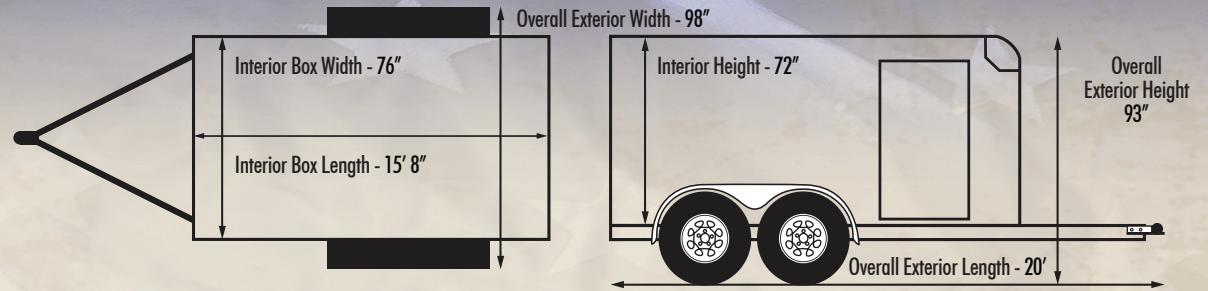

# SPORTSTER CARGO SPECIFICATIONS

SPORTSTER CARGO model CM716EC-HD shown

Single Axle								Tandem Axle					
5' x 8.5'	5' x 10'	6' x 10'	6' x 12'	6' x 14'	7' x 12'	7' x 14'	Size	6' x 10'	6' x 12'	6' x 14'	7' x 12'	7' x 14'	7' x 16'
CM508EC	CM510EC	CM610EC	CM612EC	CM614EC	CM712EC	CM714EC	Model #	CM610EC-HD	CM612EC-HD	CM614EC-HD	CM712EC-HD	CM714EC-HD	CM716EC-HD
2990#					3500#		GVWR	7000#					
3500# Dexter Spring Axle							Axle(s)	2 - 3500# Dexter Spring Axles					
Optional					Standard		Electric Brakes-Forward Self Adjusting w/Breakaway Kit & Charger	Standard					
2"							Coupler/Hitch Ball Size	2 5/16"					
Flat 4 Pole					7 Pole		Light Plug Connector	7 Pole					
12' 9"	14' 3"	14' 3"	16' 3"	18' 3"	16'	18'	Overall Exterior Length	14' 3"	16' 3"	18' 3"	16'	18'	20'
82"		92"			93"		Overall Exterior Height	93"					
79 1/2"		94"			98"		Overall Exterior Width	94"			98"		
8' 2"	9' 8"	9' 8"	11' 8"	13' 8"	11' 8"	13' 8"	Interior Box Length	9' 8"	11' 8"	13' 8"	11' 8"	13' 8"	15' 8"
56"		68"			76"		Interior Box Width	68"			76"		
62"		72"					Interior Height	72"					
19"					20"		Platform Height	20"					
18"					19"		Hitch Height	19"					
Single 48" W x 58" H		Double 66" W x 68" H			Double 74" W x 68" H		Rear Door(s) Opening (standard)	Double 66" W x 68" H			Double 74" W x 68" H		
54" W x 55" H		66" W x 65" H			74" W x 65" H		Ramp Rear Door Opening (optional)	66" W x 65" H			74" W x 65" H		
Optional		Standard					Side Man Door	Standard					
24"	30"	32"	36"			Side Man Door Size	24"	30"	36"	30"	36"		
2" x 2" x 3/16" Steel Angle							Crossmembers - 24" OC	2" x 2" x 3/16" Steel Angle					
2" x 3"					2" x 4"		Frame	2" x 4"					