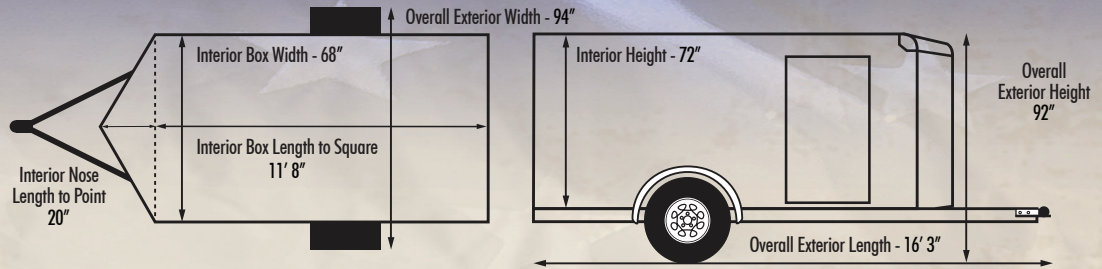

www.carmate-trailers.com
Trailers That Work For A Living!

V-SPORT & LIBERTY SPORT CARGO SPECIFICATIONS

LIBERTY SPORT CARGO model CM612LS shown

Single Axle							Size	Tandem Axle					
5' x 8.5'	5' x 10'	6' x 10'	6' x 12'	6' x 14'	7' x 12'	7' x 14'		6' x 10'	6' x 12'	6' x 14'	7' x 12'	7' x 14'	7' x 16'
CM508ECV	CM510ECV	CM610ECV	CM612ECV	CM614ECV	CM712ECV	CM714ECV	V-Sport Model #	CM610ECV-HD	CM612ECV-HD	CM614ECV-HD	CM712ECV-HD	CM714ECV-HD	CM716ECV-HD
9"		10"			14"		Interior Nose Length to Point (V-Sport)	10"			14"		
8' 2"	9' 8"	9' 8"	11' 8"	13' 8"	11' 8"	13' 8"	Interior Box Length to Square	9' 8"	11' 8"	13' 8"	11' 8"	13' 8"	15' 8"
CM508LS	CM510LS	CM610LS	CM612LS	CM614LS	CM712LS	CM714LS	Liberty Sport Model #	CM610LS-HD	CM612LS-HD	CM614LS-HD	CM712LS-HD	CM714LS-HD	CM716LS-HD
20"		20"			21"		Interior Nose Length to Point (Liberty)	20"			21"		
8' 2"	9' 8"	9' 8"	11' 8"	13' 8"	11' 8"	13' 8"	Interior Box Length to Square	9' 8"	11' 8"	13' 8"	11' 8"	13' 8"	15' 8"
2990#					3500#		GVWR	7000#					
3500# Dexter Spring Axle							Axle(s)	2 - 3500# Dexter Spring Axles					
Optional					Standard		Electric Brakes-Forward Self Adjusting w/Breakaway Kit & Charger	Standard					
2"							Coupler/Hitch Ball Size	2 5/16"					
Flat 4 Pole					7 Pole		Light Plug Connector	7 Pole					
12' 9"	14' 3"		16' 3"	18' 3"	16'	18'	Overall Exterior Length	14' 3"	16' 3"	18' 3"	16'	18'	20'
82"		92"			93"		Overall Exterior Height	93"					
79 1/2"		94"			98"		Overall Exterior Width	94"			98"		
56"		68"			76"		Interior Box Width	68"			76"		
62"		72"					Interior Height	72"					
19"					20"		Platform Height	20"					
18"					19"		Hitch Height	19"					
Single 48" W x 58" H		Double 66" W x 68" H			Double 74" W x 68" H		Rear Door(s) Opening (standard)	Double 66" W x 68" H			Double 74" W x 68" H		
54" W x 55" H		66" W x 65" H			74" W x 65" H		Ramp Rear Door Opening (optional)	66" W x 65" H			74" W x 65" H		
Optional		Standard					Side Man Door	Standard					
24"	30"		32"	36"			Side Man Door Size	24"	30"	36"	30"	36"	
2" x 2" x 3/16" Steel Angle							Crossmembers - 24" OC	2" x 2" x 3/16" Steel Angle					
2" x 3"					2" x 4"		Frame	2" x 4"					